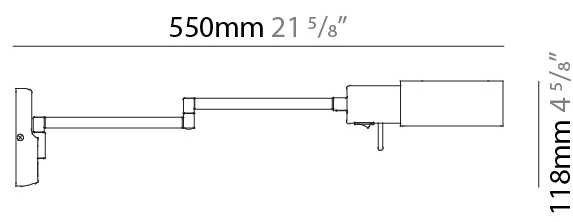

ELEA LECTURA SURFACE

D93246-

base number   Finish
Options

PROJECT	_____
TYPE	_____
SPECIFIER	_____
QUANTITY	_____
DATE	_____

1. To build a product code in our configurator select the specify button on the base model # product page
2. To build a manual product code on this datasheet choose from the options listed below in blue font and add the suffix to the base model #

GENERAL

Series: Elea Lectura
Brand: Milan
Division: Design
Mounting Type: Surface
Mounting Location: Wall

PHYSICAL

Shape: Abstract
Length (mm): 362 - 550
Length (in): 14 1/4
Height (mm): 118
Height (in): 4 5/8
Extension (mm): 362 - 550
Extension (in): 14 1/4
Light Distribution: Adjustable / Direct
Fixture Finish: **BLK / NIC**
Fixture Material: Aluminum

ELECTRICAL

Lamp Type: LED
Input Wattage (W): 12
Dimming: Electronic Low Voltage Dimming
Input Voltage (V): 120Vac Direct Line

LED

Number of LEDs: 3
Color Temperature (°K): 2700-2900
Max. Delivered Lumen (lm): 900
CRI: >80 CRI

OPTICAL

Adjustability: Tilting and rotating

RATINGS AND CERTIFICATIONS

Certified By: Certified for North American Standards
IP rating: IP20