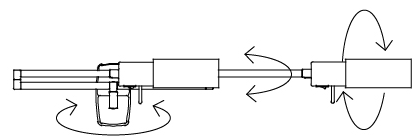

ELEA LECTURA SURFACE

D93246-

base number   Finish
Options

PROJECT	_____
TYPE	_____
SPECIFIER	_____
QUANTITY	_____
DATE	_____

1. To build a product code in our configurator select the specify button on the base model # product page
2. To build a manual product code on this datasheet choose from the options listed below in blue font and add the suffix to the base model #

GENERAL

Series: Elea Lectura
Brand: Milan
Division: Design
Mounting Type: Surface
Mounting Location: Wall

PHYSICAL

Shape: Abstract
Length (mm): 362 - 550
Length (in): 14 1/4
Height (mm): 118
Height (in): 4 5/8
Extension (mm): 362 - 550
Extension (in): 14 1/4
Light Distribution: Adjustable / Direct
Fixture Finish: **BLK / NIC**
Fixture Material: Aluminum

ELECTRICAL

Lamp Type: LED
Input Wattage (W): 12
Dimming: Electronic Low Voltage Dimming
Input Voltage (V): 120Vac Direct Line

LED

Number of LEDs: 3
Color Temperature (°K): 2700-2900
Max. Delivered Lumen (lm): 900
CRI: >80 CRI

OPTICAL

Adjustability: Tilting and rotating

RATINGS AND CERTIFICATIONS

Certified By: Certified for North American Standards
IP rating: IP20