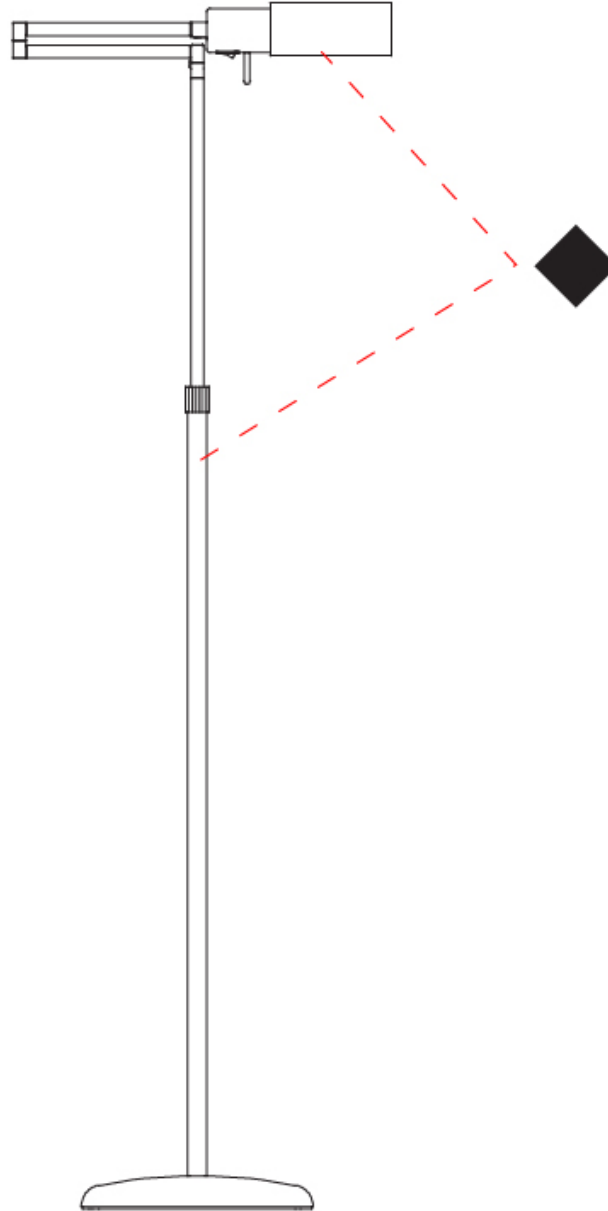

ELEA LECTURA PORTABLE

D94050-

PROJECT _____

TYPE _____

SPECIFIER _____

QUANTITY _____

DATE _____

D